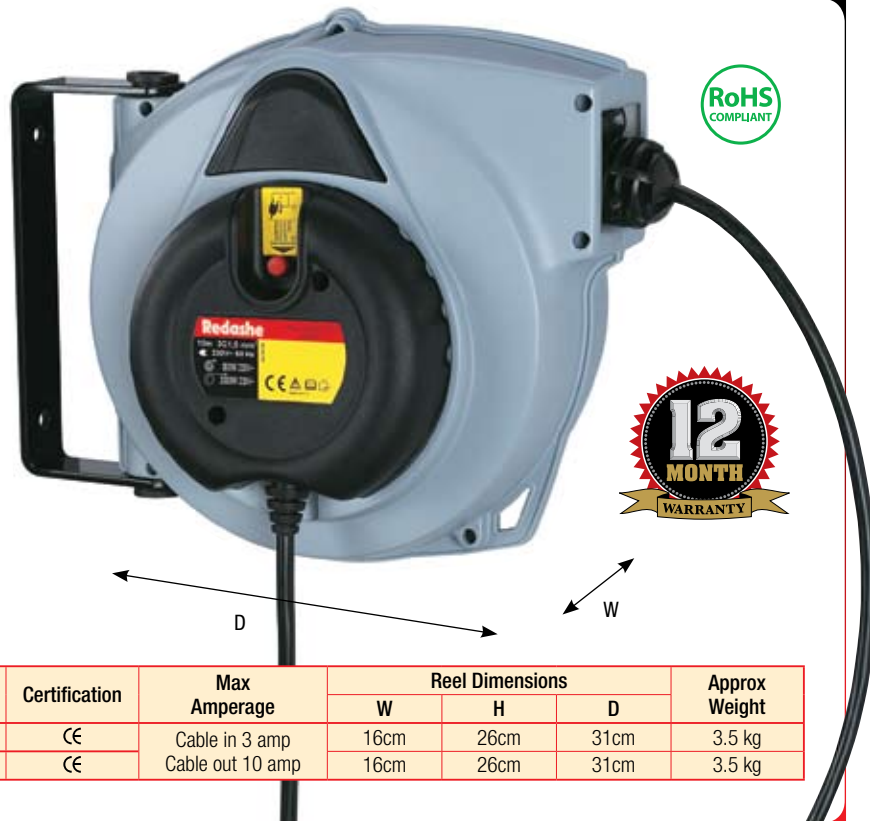

## RC100/150 Compact Spring Rewind Cable Reels

(12/24/240 VOLT)

Redashe Compact cable reels combine convenient storage of 2 and 3 core electrical cable with fast payout and automatic spring rewind. Available up to 240 volt. These reels are suitable for use with power tools, low voltage inspection lamps and other electrical appliances. Constructed in high-impact polypropylene for maximum durability each reel is supplied with fitted cable and an integral wall mounting bracket. The optional RB bracket adaptor allows these reels to be ceiling mounted where required.

### FEATURES:

- Constructed in high impact UV stabilised polypropylene
- Lightweight design, just 3.5 - 3.8kgs
- Supplied with fitted H05VV-F cable
- Powder coated, integral wall/ceiling bracket
- Latching of cable at any length, or a free run option
- Manually restorable circuit breaker
- Fully automatic spring rewind ■ Virtually maintenance free
- Low effort easy to use rewind tension
- Supplied with 1.3m inlet supply cable
- NB: Plug and socket not supplied
- 12 month manufacturer's warranty

Model Reference	Cable		Max Voltage	Certification	Max Amperage	Reel Dimensions			Approx Weight
	Length	Cores				W	H	D	
YRC100	10m	3 x 1.5mm <sup>2</sup>	240v	CE	Cable in 3 amp	16cm	26cm	31cm	3.5 kg
YRC150	15m	2 x 1mm <sup>2</sup>	240v	CE	Cable out 10 amp	16cm	26cm	31cm	3.5 kg