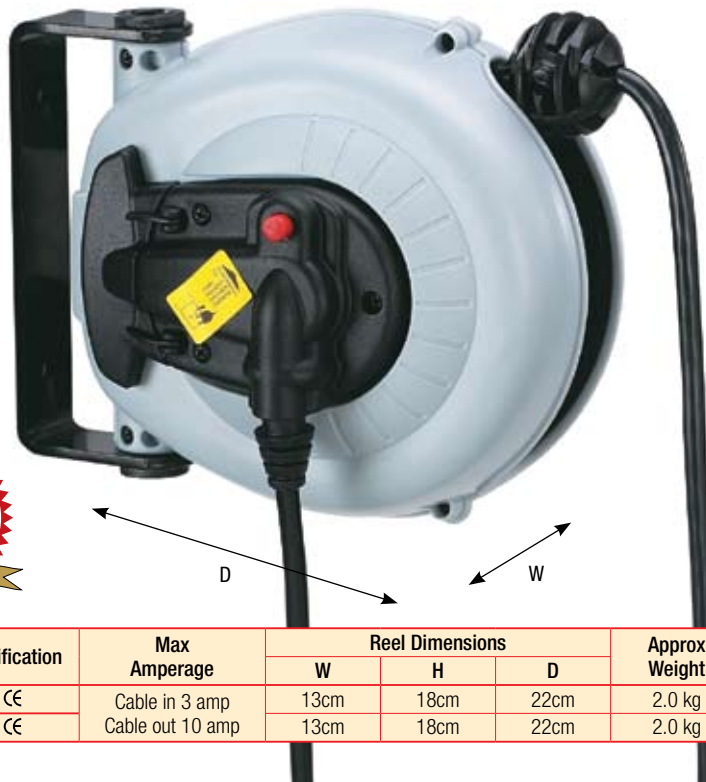

RC25/50 Series Compact Spring Rewind Cable Reels

(12/24/240 VOLT)

Redashe Compact cable reels combine convenient storage of 2 and 3 core electrical cable with fast payout and automatic spring rewind. Available up to 240 volt. These reels are suitable for use with power tools, low voltage inspection lamps and other electrical appliances. Constructed in high-impact polypropylene for maximum durability each reel is supplied with fitted cable and an integral wall mounting bracket. The optional RB bracket adaptor allows these reels to be ceiling mounted where required.

FEATURES:

- Constructed in high impact UV stabilised polypropylene
- Lightweight design, just 1.8 - 2.0 kgs
- Supplied with fitted H05VV-F cable
- Powder coated, integral wall/ceiling bracket
- Latching of cable at any length, or a free run option
- Manually restorable circuit breaker
- Fully automatic spring rewind
- Low effort easy to use rewind tension
- Virtually maintenance free
- Supplied with 1.3m inlet supply cable
- NB: Plug and socket not supplied

Model Reference	Cable		Max Voltage	Certification	Max Amperage	Reel Dimensions			Approx Weight
	Length	Cores				W	H	D	
YRC25	5+1m	3 x 1.5mm ²	240v	CE	Cable in 3 amp Cable out 10 amp	13cm	18cm	22cm	2.0 kg
YRC50	7+1m	2 x 1mm ²	240v	CE		13cm	18cm	22cm	2.0 kg