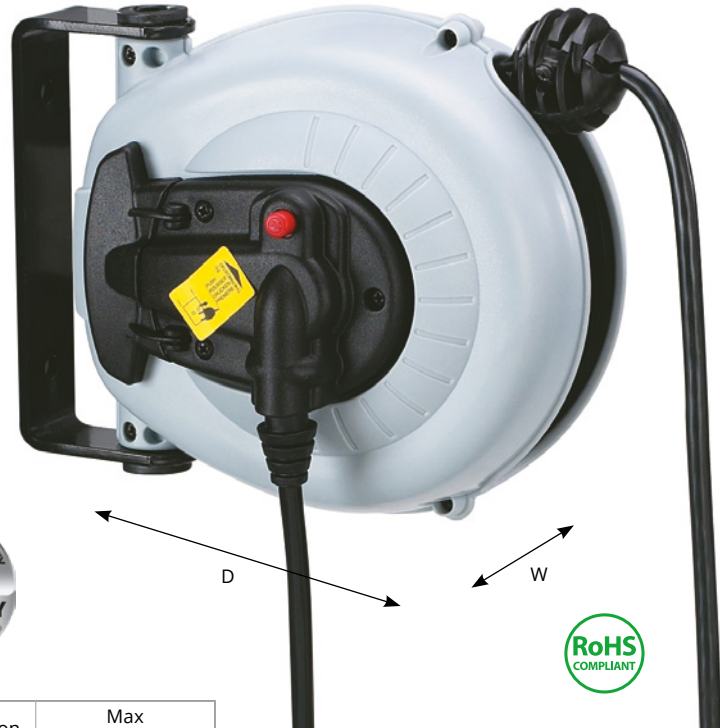

RC25/50 Series Compact Spring Rewind Cable Reels

Redashe Compact cable reels combine convenient storage of 2 and 3 core electrical cable with fast payout and automatic spring rewind. Available up to 240 volt. These reels are suitable for use with power tools, low voltage inspection lamps and other electrical appliances. Constructed in high-impact polypropylene for maximum durability each reel is supplied with fitted cable and an integral wall mounting bracket.

FEATURES:

- Constructed in high impact UV stabilised polypropylene
- Lightweight design, just 1.8 - 2.0 kgs
- Supplied with fitted H05VV-F cable
- Powder coated, integral wall/ceiling bracket
- Latching of cable at any length, or a free run option
- Manually restorable circuit breaker
- Fully automatic spring rewind
- Low effort easy to use rewind tension
- Virtually maintenance free
- Supplied with 1.3m inlet cable, 3 pin UK plug and socket
- 12 month manufacturer's warranty

Model reference	Cable		Max voltage	Certification	Max amperage
	Length	Cores			
YRC25	5+1m	3 x 1.5mm ²	240v	CE	Cable in 3 amp Cable out 10 amp
YRC50	7+1m	2 x 1mm ²	12/24v	CE	

Model reference	Reel dimensions			Approx weight
	W	H	D	
YRC25/50	13cm	18cm	22cm	2.0 kg