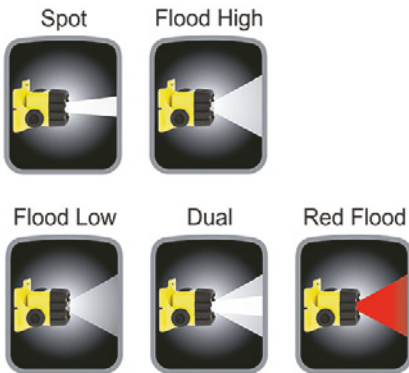

# JXPP-5456G / JXPP-5458G Intrinsically Safe Multi-Function Headlamp

Non-rechargeable

**FEATURES:**

- CREE® LED technology – 50,000 + hours LED life
- Spotlight - high/low brightness white flood - red flood (5456)
- Spotlight - high/low brightness white floodlight - green flood (5458)
- Focused spotlight beam for distance illumination
- Unfocused wide beam floodlight for close up illumination
- Colour flood for night vision preservation (red 5456, green 5458)
- Engineered polymer housing with dual switches located on top of light ■ Adjustable ratchet tilt head
- Nonslip elastic head strap and heavy duty rubber strap for hard hat applications
- Waterproof ■ Impact and chemical resistant ■ Limited lifetime warranty\*
- Powered by 3 premium AA alkaline batteries (included)

JXPP-5456G

FL 1 STANDARD	SPOTLIGHT		
	100 LUMENS	2m	140m
18.0h	1m	4820cd	

JXPP-5458G

FL 1 STANDARD	SPOTLIGHT		
	130 LUMENS	2m	120m
14.0h	1m	3500cd	

Part number	Lumens	Run time (hrs)	Beam distance	Water rating	Drop rating	Width	Height	Depth	Weight
JXPP-5456G	Spotlight 100, high white flood 90, low white flood 20, red flood 18, dual-light 175	Spotlight 18 hrs, high white flood 13.5 hrs, low white flood 75 hrs, red flood 37 hrs, dual-light 6.5 hrs	140m	IPX7 water-proof	2 metres	3.3"	3.3"	3.5"	9.5 oz
JXPP-5458G	Spotlight 130, high white flood 100, low white flood 25, dual-light 190	Spotlight 14 hrs, high white flood 12.5 hrs, low white flood 70 hrs, green flood 37 hrs, dual-light 6 hrs	120m	IPX7 water-proof	2 metres	3.3"	3.3"	3.5"	9.5 oz